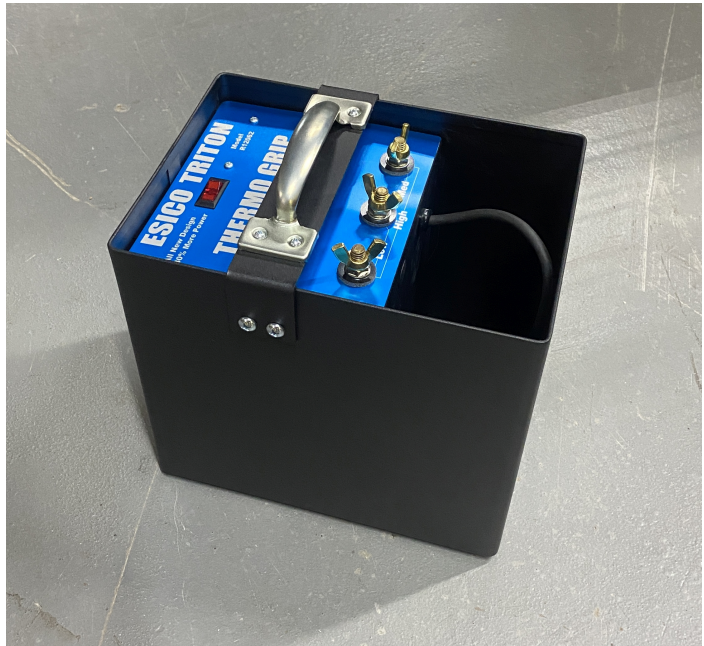

Model: R12062

1,000 WATT POWER UNIT

We have made several improvements to this product (Model R12062) since we purchased the Esico Triton product line in 2022. These changes include higher top end output (over 30% higher wattage on average), more circuitry protection and stronger cabinet. Oh...and its now Black vs Blue.

TECHNICAL SPECIFICATIONS

FEATURES AND BENEFITS

* No longer available with Thumb-Switch Activation